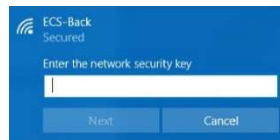

6. Enter your Wi-Fi password when prompted and click Next.