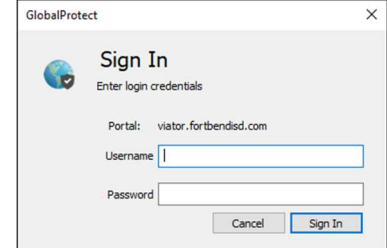

3. You should now see a login screen.

4. In the lower right corner you will see an icon to join your wireless network. This icon will be a **Wi-Fi Symbol** or a **Globe Symbol** depending on your laptop model.

Click on either icon

5. You will now see a list of available wireless networks. Select your wireless network and click Connect.

6. Enter your Wi-Fi password when prompted and click Next.

7. You may now login with your **FBISD User Account**.

8. After logging in the first time you will be prompted to login to GlobalProtect.

*Login with the same
FBISD User Account*

For Support Call 281-634-0826

Or Visit FortBendISD.com

Antes de usar su laptop por primera vez, deberá conectarse al Wi-Fi de su casa o al del Hotspot.