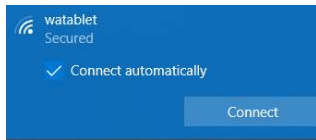

Before logging into your laptop for the first time you must join your home or hotspot Wi-Fi

1. Power on your laptop by pressing the power button located on the left side of the device.

2. Press any button and agree to the to the FBISD Security Warning.

3. You should now see a login screen.

4. In the lower right corner you will see an icon to join your wireless network. This icon will be a **Wi-Fi Symbol** or a **Globe Symbol** depending on your laptop model.

Click on either icon

5. You will now see a list of available wireless networks. Select your wireless network and click Connect.

6. Enter your Wi-Fi password when prompted and click Next.

7. You may now login with your **FBISD User Account**.

8. After logging in the first time you will be prompted to login to GlobalProtect.

*Login with the same
FBISD User Account*

For Support Call 281-634-0826

Or Visit FortBendISD.com